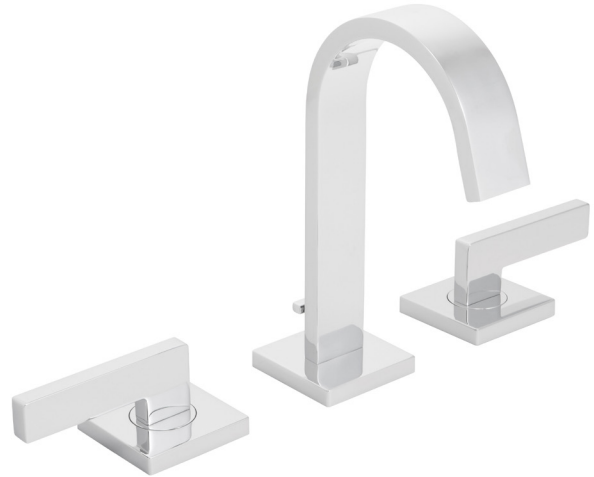

Lura® Widespread Faucet

FEATURES:

- 1.2 GPM (4.5 L/min) flow rate
- Brass construction
- Lever handles
- 1/4 turn ceramic cartridges
- Stainless steel inlet supply lines included, with 3/8" compression fittings
- Pop-up drain with lift rod
- Corrosion resistant finishes
- Coordinates with Lura Collection

STOCK FINISHES:

PC MB BBZ

SPECIALTY FINISHES:

BN ORB PN

STANDARDS:

- ASME A112.18.1/CSA B125.1 certified
- NSF/ANSI 61 certified
- NSF 372 certified
- WaterSense certified
- ADA compliant

WARRANTY:

Visit www.speakman.com for full product warranty information

- Limited Lifetime Warranty (consumer)
- 5 Year Limited Warranty (commercial)

1. All dimensions are in inches (millimeters) unless otherwise specified and are subject to change without notice.

Architect/Engineer Approval Space:

P: 800-537-2107
F: 800-977-2747
W: WWW.SPEAKMAN.COM
R: 03-NOVEMBER 2019