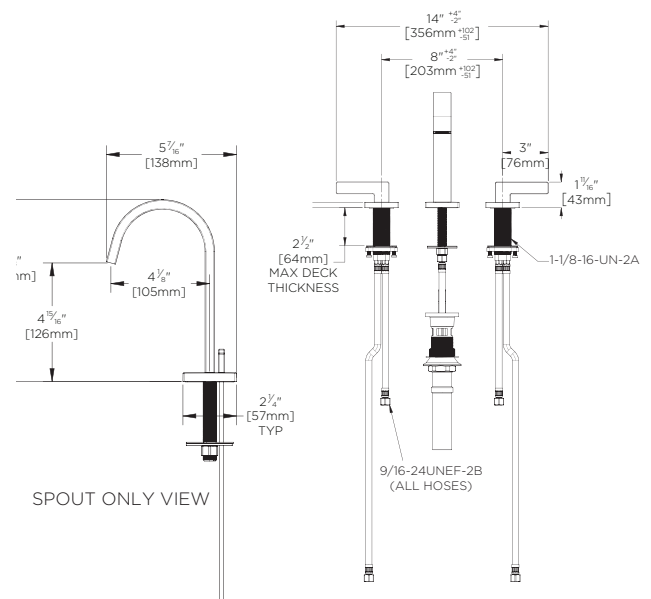

Lura® Widespread Faucet

FEATURES:

- 1.2 GPM (4.5 L/min) flow rate
- Brass construction
- Lever handles
- 1/4 turn ceramic cartridges
- Stainless steel inlet supply lines included, with 3/8" compression fittings
- Pop-up drain with lift rod
- Corrosion resistant finishes
- Coordinates with Lura Collection

STOCK FINISHES:

PC MB BBZ

SPECIALTY FINISHES:

BN ORB PN

STANDARDS:

- ASME A112.18.1/CSA B125.1 certified
- NSF/ANSI 61 certified
- NSF 372 certified
- WaterSense certified
- ADA compliant

WARRANTY:

Visit www.speakman.com for full product warranty information

- Limited Lifetime Warranty (consumer)
- 5 Year Limited Warranty (commercial)

1. All dimensions are in inches (millimeters) unless otherwise specified and are subject to change without notice.

Architect/Engineer Approval Space:

P: 800-537-2107
F: 800-977-2747
W: WWW.SPEAKMAN.COM
R: 03-NOVEMBER 2019